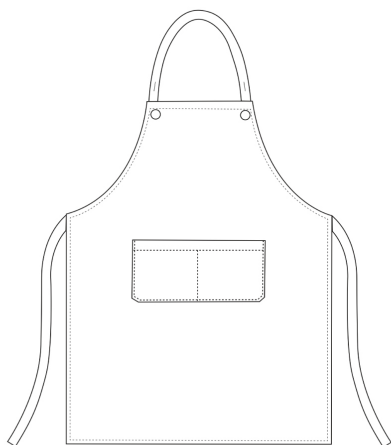

ROCK

Rock apron with pocket and strong buttons 90x70 cm

SKU: 6113067C

Categories: [Rock](#)

ADDITIONAL INFORMATION

Color

Grey mix

Composition

65% Polyester - 35% Cotton - Grey mix

UNISEX SIZES

	XS	S	M	L	XL	XXL	XXXL	XXXXL
A	80	88	96	104	112	120	128	136
B	70	78	86	94	102	110	118	126
C	75	78	81	83	83	83	83	83

WOMAN SIZES

	XS	S	M	L	XL	XXL	XXXL	XXXXL
A	82	90	98	106	114	122	130	138
B	72	80	88	96	104	112	120	128