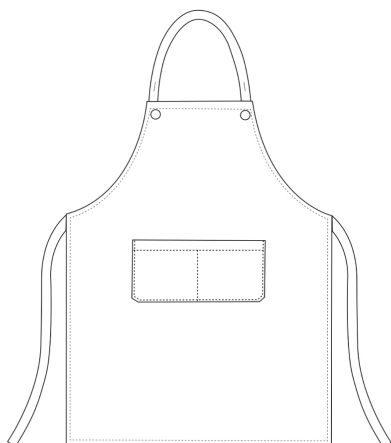

## ROCK

Rock apron with pocket and strong buttons 90x70 cm

SKU: 6113067C

Categories: [Rock](#)

## ADDITIONAL INFORMATION

**Color**

Grey mix

**Composition**

65% Polyester - 35% Cotton - Grey mix