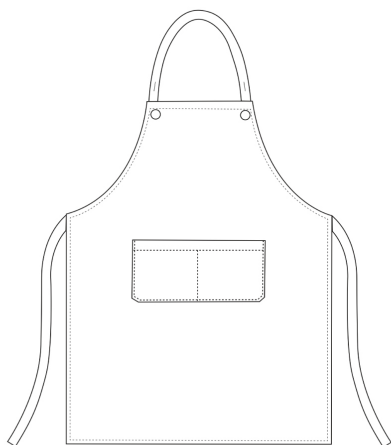

ADDITIONAL INFORMATION

Color

Jeans

Composition

60% Cotton - 40% Polyester - Jeans