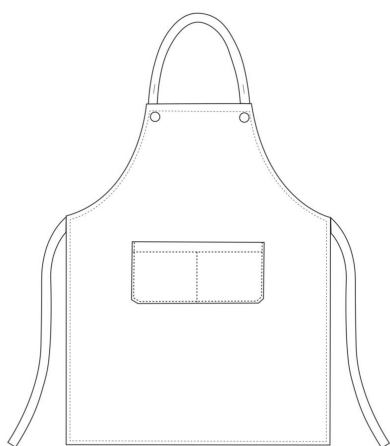

## ROCK

Rock apron with pocket and strong buttons 90x70 cm made in eco-leather

SKU: 6113009U

Categories: [Rock](#)