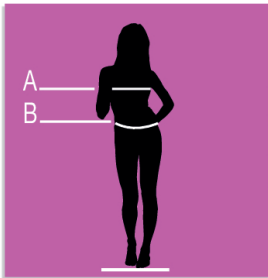

### ADDITIONAL INFORMATION

<b>Color</b>	Grey mix
<b>Gender</b>	Woman
<b>Composition</b>	65% Polyester – 35% Cotton – Grey mix

## UNISEX SIZES

	XS	S	M	L	XL	XXL	XXXL	XXXXL
A	80	88	96	104	112	120	128	136
B	70	78	86	94	102	110	118	126
C	75	78	81	83	83	83	83	83

## WOMAN SIZES

	XS	S	M	L	XL	XXL	XXXL	XXXXL
A	82	90	98	106	114	122	130	138
B	72	80	88	96	104	112	120	128

## BIG SIZES

	5XL	6XL	7XL
A	140	150	160
B	150	160	170
C	83	83	83