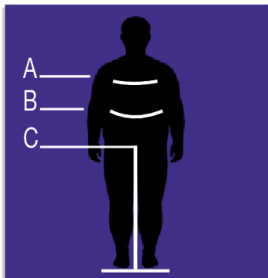

### ADDITIONAL INFORMATION

<b>Color</b>	Grey mix
<b>Gender</b>	Woman
<b>Composition</b>	65% Polyester – 35% Cotton – Grey mix

## UNISEX SIZES

	XS	S	M	L	XL	XXL	XXXL	XXXXL
A	80	88	96	104	112	120	128	136
B	70	78	86	94	102	110	118	126
C	75	78	81	83	83	83	83	83

## WOMAN SIZES

	XS	S	M	L	XL	XXL	XXXL	XXXXL
A	82	90	98	106	114	122	130	138
B	72	80	88	96	104	112	120	128

## BIG SIZES

	5XL	6XL	7XL
A	140	150	160
B	150	160	170
C	83	83	83