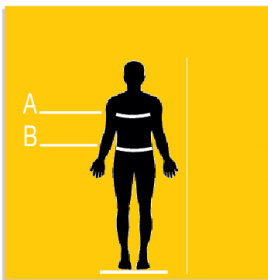

### ADDITIONAL INFORMATION

<b>Color</b>	Grey mix
<b>Gender</b>	Woman
<b>Composition</b>	65% Polyester – 35% Cotton – Grey mix

## UNISEX SIZES

	XS	S	M	L	XL	XXL	XXXL	XXXXL
A	80	88	96	104	112	120	128	136
B	70	78	86	94	102	110	118	126
C	75	78	81	83	83	83	83	83

## WOMAN SIZES

	XS	S	M	L	XL	XXL	XXXL	XXXXL
A	82	90	98	106	114	122	130	138
B	72	80	88	96	104	112	120	128

## BIG SIZES

	5XL	6XL	7XL
A	140	150	160
B	150	160	170
C	83	83	83