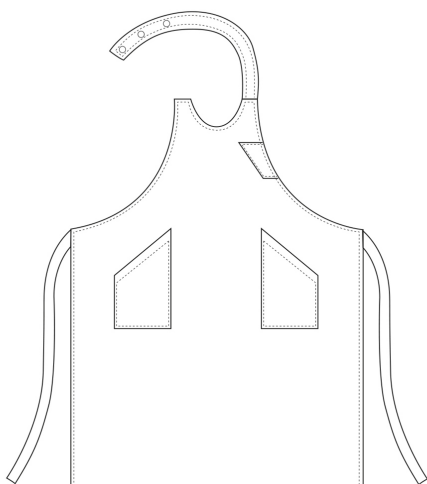

ADDITIONAL INFORMATION

Color	Black
Composition	100% Polyester - Black