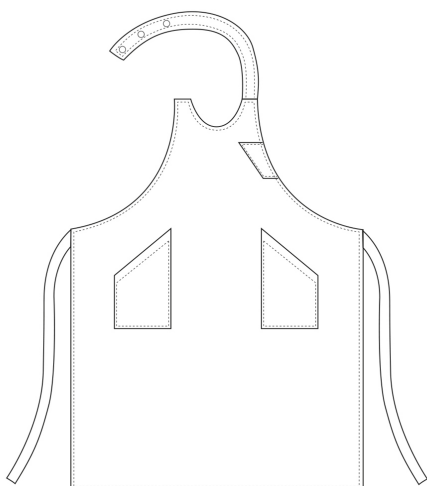

SOMMELIER

Sommelier 100x95 cm with pockets and heart pocket

SKU: 6104054A

Categories: [Sommelier](#)

ADDITIONAL INFORMATION

| | |
|--------------------|-------------------|
| Color | Sir |
| Composition | 100% Cotton - Sir |

UNISEX SIZES

| | XS | S | M | L | XL | XXL | XXXL | XXXXL |
|---|----|----|----|-----|-----|-----|------|-------|
| A | 80 | 88 | 96 | 104 | 112 | 120 | 128 | 136 |
| B | 70 | 78 | 86 | 94 | 102 | 110 | 118 | 126 |
| C | 75 | 78 | 81 | 83 | 83 | 83 | 83 | 83 |