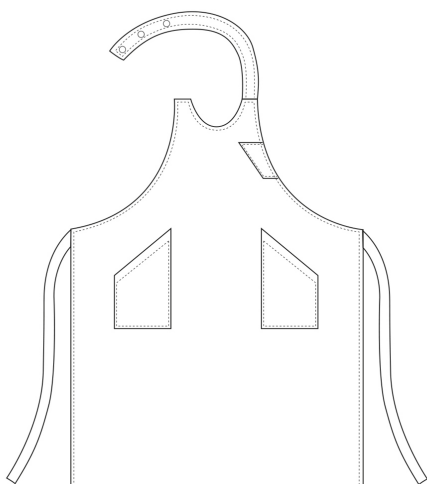

## SOMMELIER

Sommelier 100x95 cm with pockets and heart pocket

SKU: 6104055C

Categories: [Sommelier](#)

### ADDITIONAL INFORMATION

**Color**

Wine

**Composition**

65% Polyester - 35% Cotton - Wine