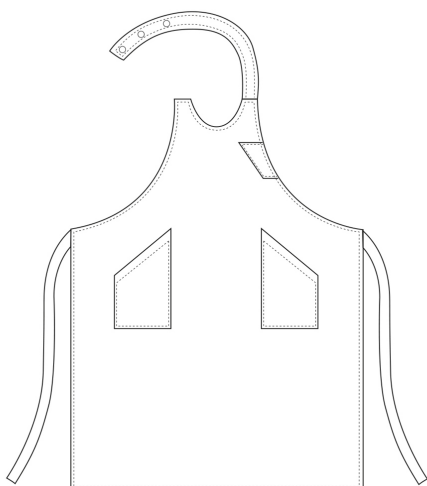

## SOMMELIER

Sommelier 100x95 cm with pockets and heart pocket

SKU: 6104055C

Categories: [Sommelier](#)

### ADDITIONAL INFORMATION

**Color**

Wine

**Composition**

65% Polyester - 35% Cotton - Wine