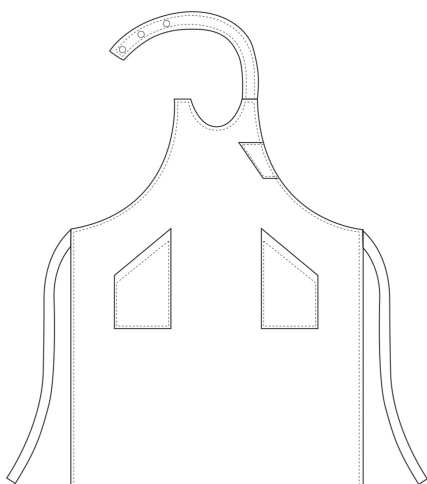

ADDITIONAL INFORMATION

Color

France

Composition

65% Polyester - 35% Cotton - France