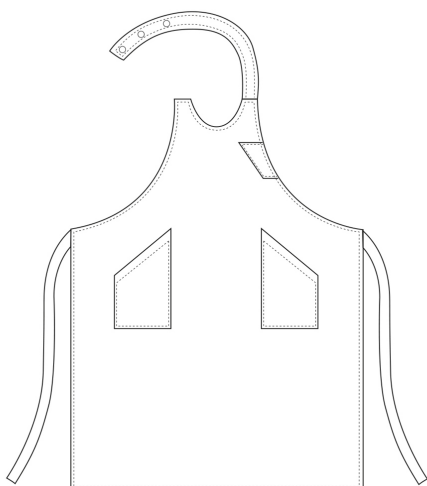

ADDITIONAL INFORMATION

Fantasy

Chen-da

Composition

100% Cotton - Chen-da