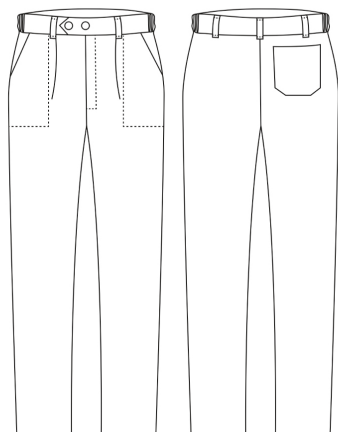

ADDITIONAL INFORMATION

Size	s, m, l, xl, xxl, xxxl
Color	Sir
Gender	Unisex
Composition	100% Cotton - Sir