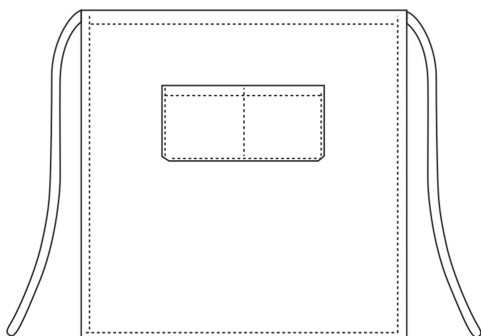

ADDITIONAL INFORMATION

Color

Colorado

Composition

100% Cotton - Colorado