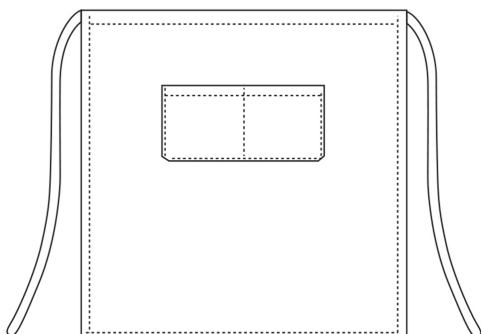

## WAIST

Waist with pocket 70x70 cm

**SKU:** 6101066C

**Categories:** [Waist](#)

## ADDITIONAL INFORMATION

**Color**

New grey stripe

**Composition**

65% Polyester - 35% Cotton - New grey stripe

## UNISEX SIZES

	XS	S	M	L	XL	XXL	XXXL	XXXXL
A	80	88	96	104	112	120	128	136
B	70	78	86	94	102	110	118	126
C	75	78	81	83	83	83	83	83