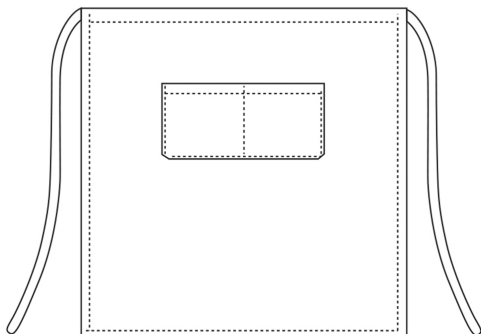

ADDITIONAL INFORMATION

Fantasy

Artic

Composition

100% Cotton - Artic