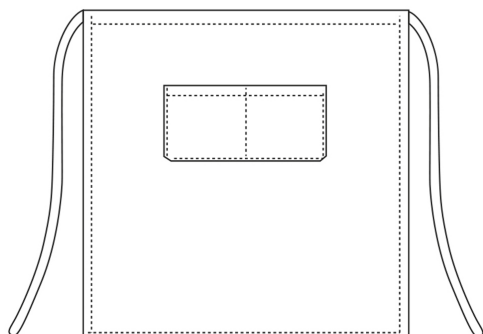

WAIST

Waist with pocket 70x70 cm

SKU: 6101130A

Categories: [Waist](#)

ADDITIONAL INFORMATION

Fantasy

Iron

Composition

100% Cotton - Iron

UNISEX SIZES

| | XS | S | M | L | XL | XXL | XXXL | XXXXL |
|---|----|----|----|-----|-----|-----|------|-------|
| A | 80 | 88 | 96 | 104 | 112 | 120 | 128 | 136 |
| B | 70 | 78 | 86 | 94 | 102 | 110 | 118 | 126 |
| C | 75 | 78 | 81 | 83 | 83 | 83 | 83 | 83 |