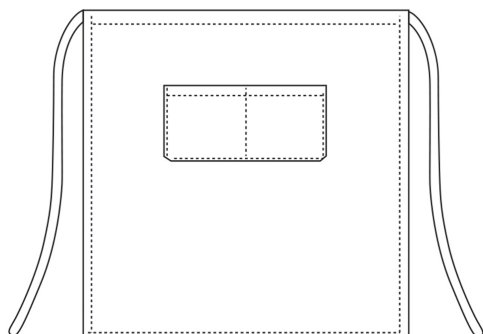

WAIST

Waist with pocket 70x70 cm

SKU: 6101148A

Categories: [Waist](#)

ADDITIONAL INFORMATION

Fantasy

Mexico

Composition

100% Cotton - Mexico

UNISEX SIZES

| | XS | S | M | L | XL | XXL | XXXL | XXXXL |
|---|----|----|----|-----|-----|-----|------|-------|
| A | 80 | 88 | 96 | 104 | 112 | 120 | 128 | 136 |
| B | 70 | 78 | 86 | 94 | 102 | 110 | 118 | 126 |
| C | 75 | 78 | 81 | 83 | 83 | 83 | 83 | 83 |