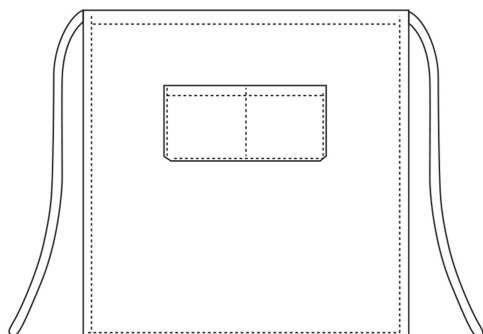

WAIST

Waist with pocket 70x70 cm

SKU: 6101157A

Categories: [Waist](#)

ADDITIONAL INFORMATION

Fantasia

Composizione

UNISEX SIZES

| | XS | S | M | L | XL | XXL | XXXL | XXXXL |
|---|----|----|----|-----|-----|-----|------|-------|
| A | 80 | 88 | 96 | 104 | 112 | 120 | 128 | 136 |
| B | 70 | 78 | 86 | 94 | 102 | 110 | 118 | 126 |
| C | 75 | 78 | 81 | 83 | 83 | 83 | 83 | 83 |